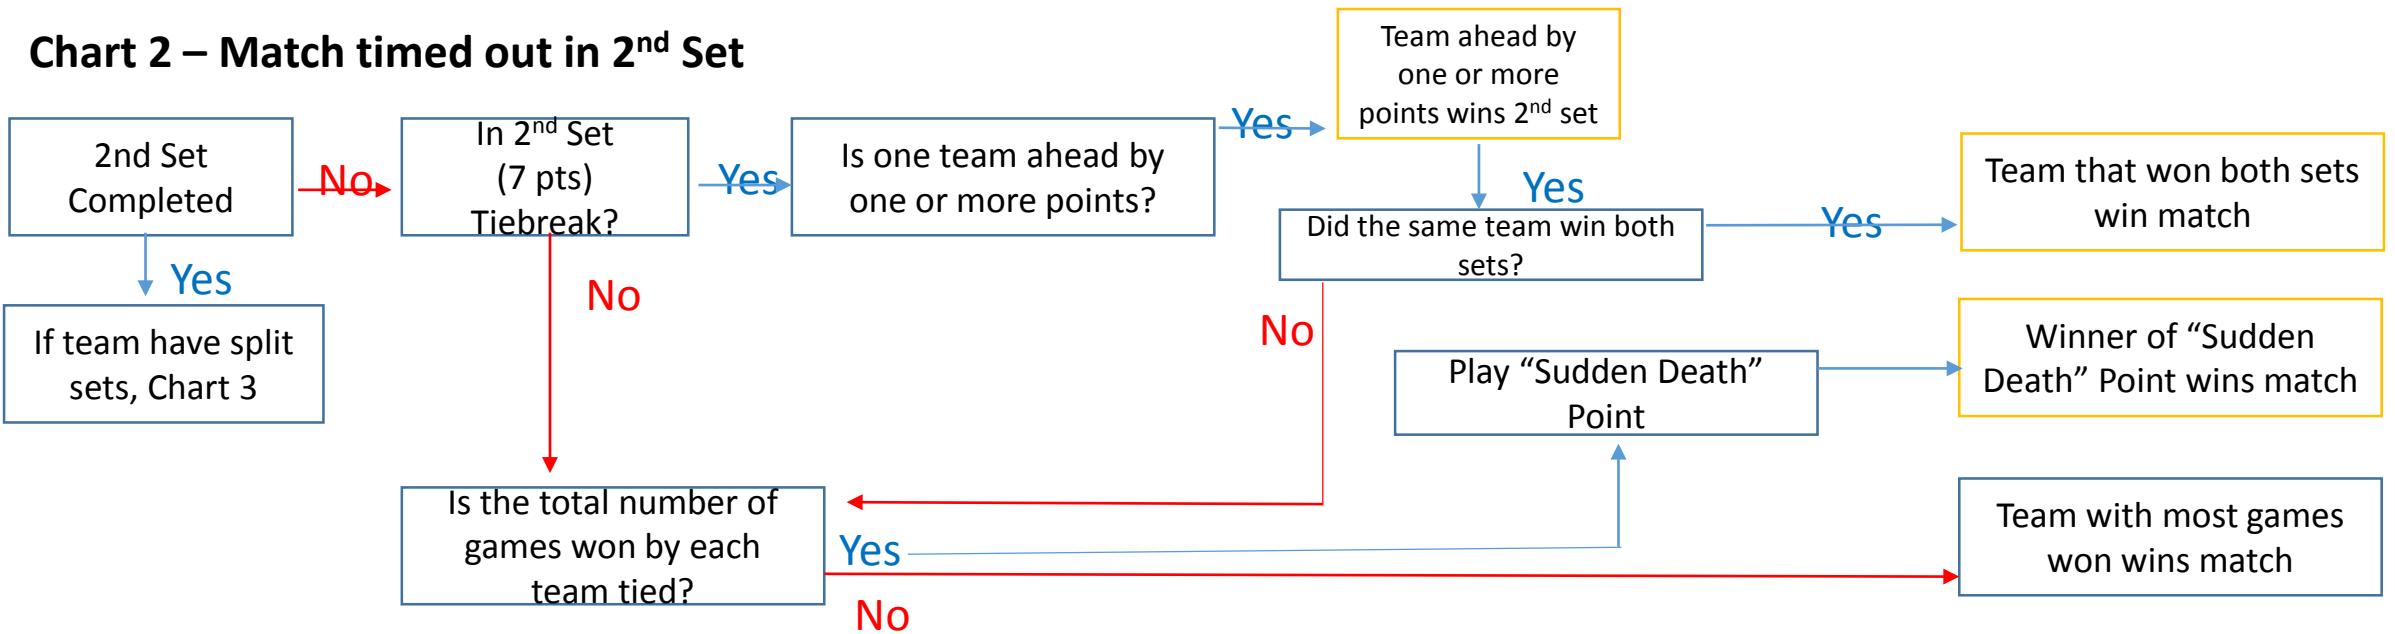

Chart 1 – Match timed out in 1st Set

Chart 2 – Match timed out in 2nd Set

Chart 3 – Match timed out after 2nd Set or in 3rd Set Tiebreak