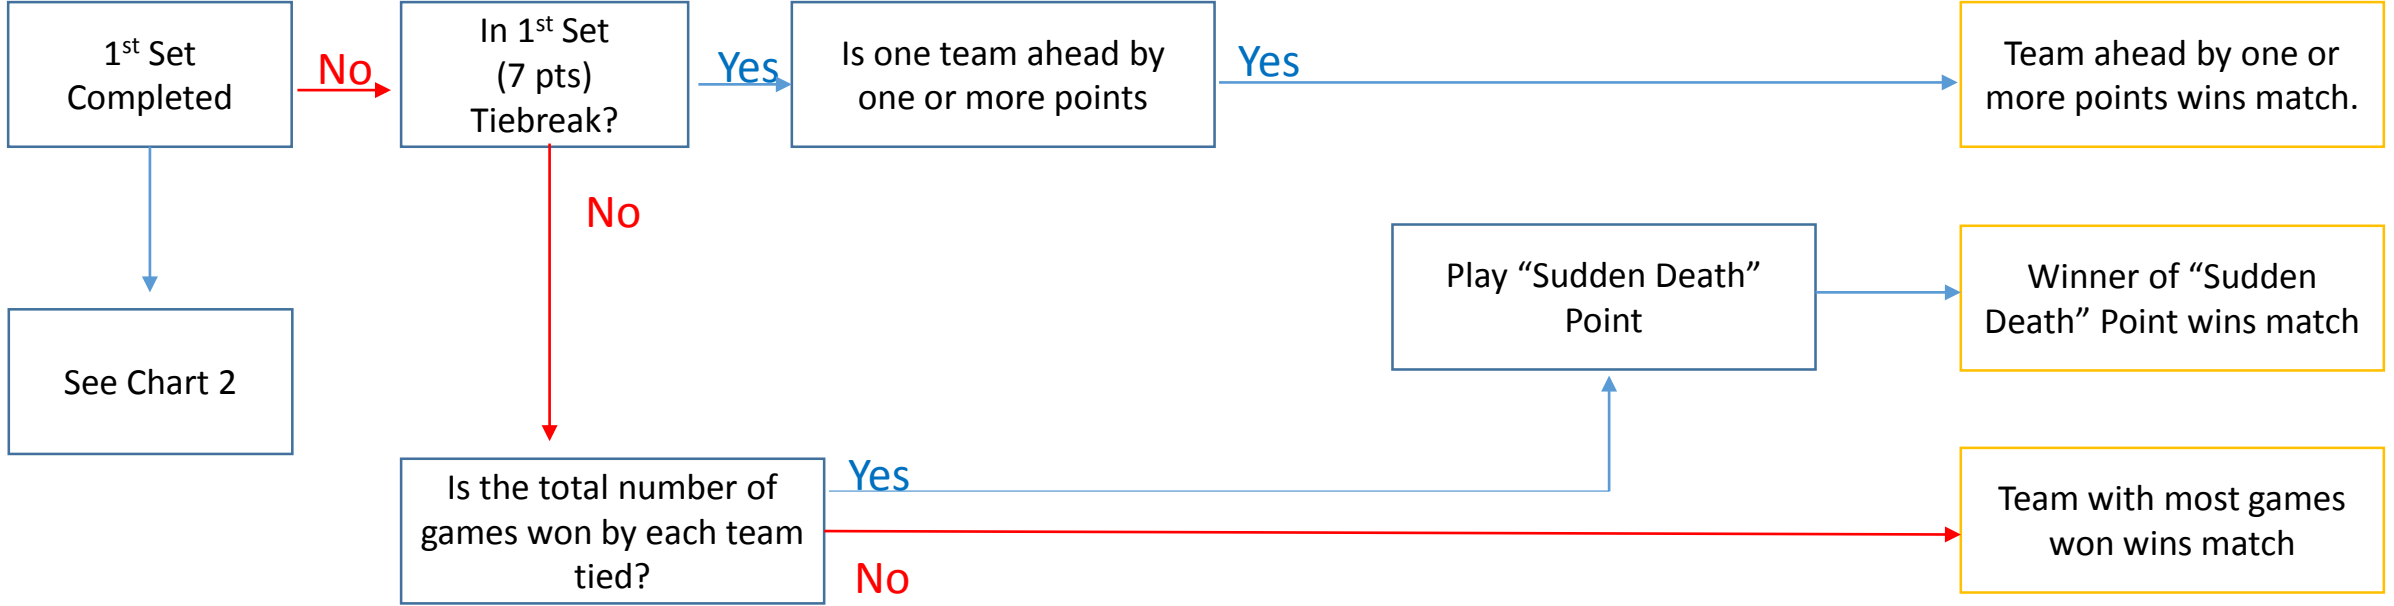

Chart 1 – Match timed out in 1st Set

Chart 2 – Match timed out in 2nd Set

Chart 3 – Match timed out after 2nd Set or in 3rd Set Tiebreak